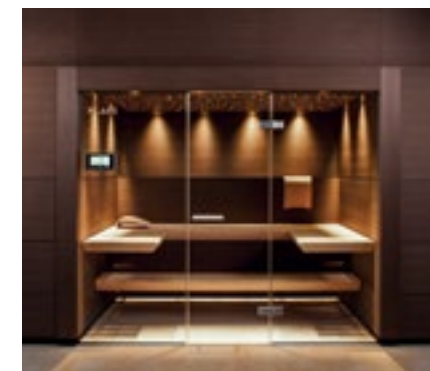

CASENA

Large-scale hemlock panelling in the interior; sauna benches made from the same wood; a clear glass door with flush threshold, and optionally available with full glass front – this entire sauna revolves around symmetry, harmony, elegance and spaciousness. Absolutely nothing will distract your thoughts from roaming freely and coming to rest – except, perhaps, for the optional STERNENHIMMEL POLAR, which will complete your zen-like experience of relaxation and make it absolute perfection.