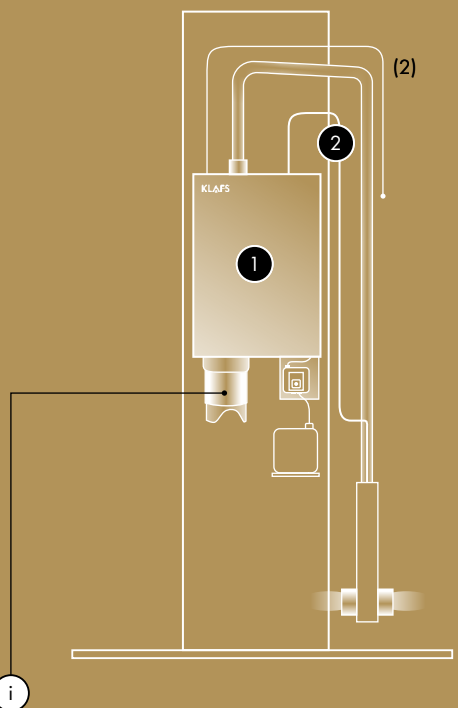

Thanks to the shape of the tank, two movements are all that are needed in order to descale the vaporiser at periodic intervals.