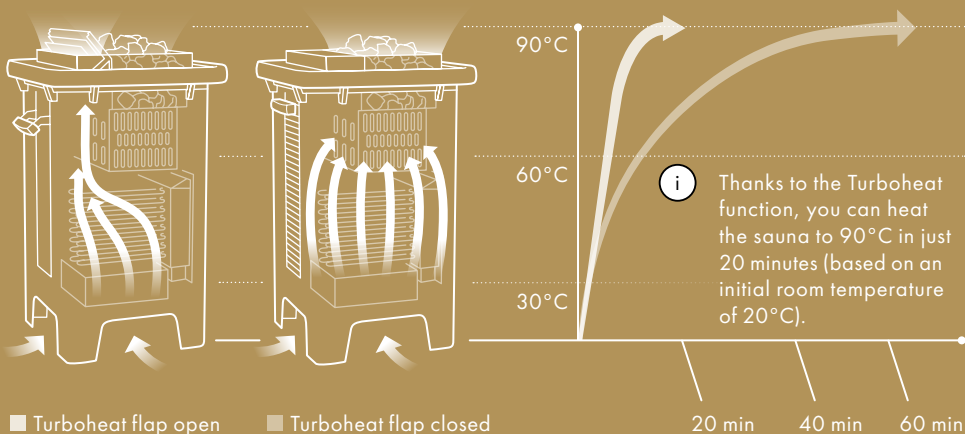

FERRO 870 x 400 x 400 mm (H x W x D), approx. 40 kg capacity (6–12 kW) 820 x 300 x 300 mm (H x W x D), approx. 7/14 kg capacity (3.3–4.5 kW)

- Compactly sized floor-standing heater in two sizes
- Flocked outer casing as protective guard
- SANARIUM® version with vaporiser, water tank and fill level indicator
- For 3.3/4.5/6/9/12 kW, 230/400 V connections