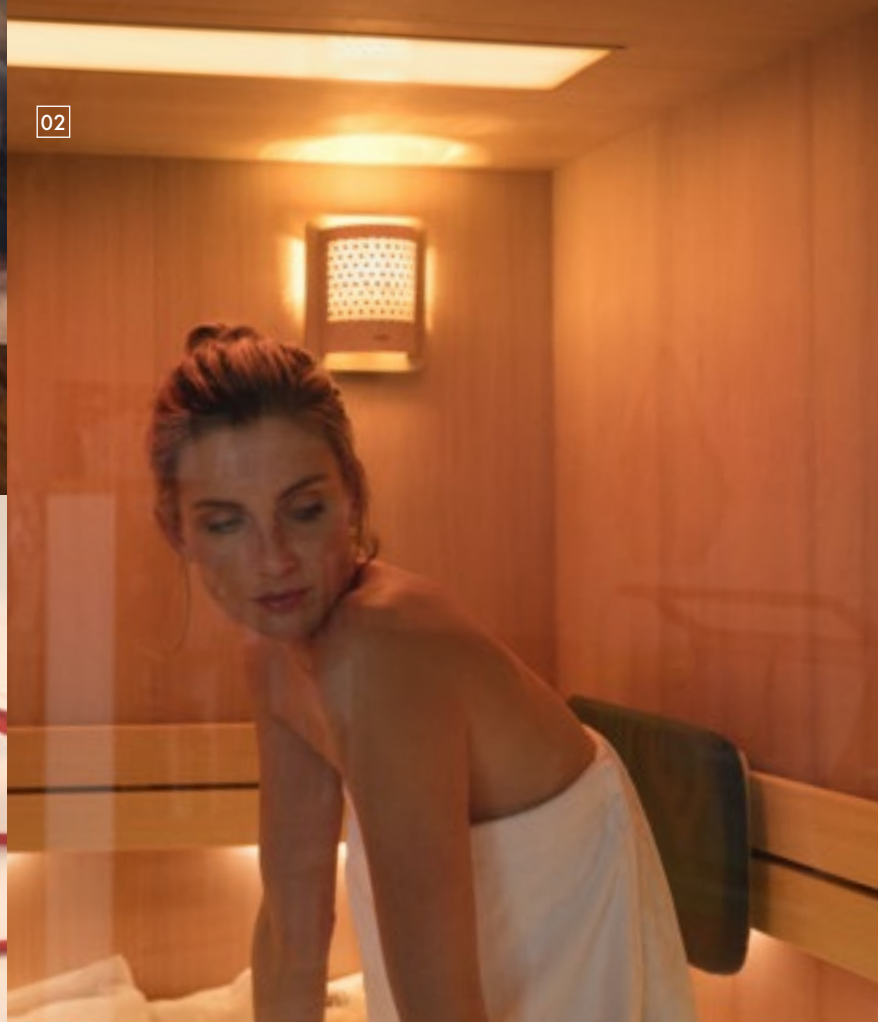

01

02

03

04

01 An eye to detail: Dani and Jonas fit the glass doors together.

02 Highlight inside the sauna: the atmospheric lighting and comfortable softboards for your back or head.

03 Fitting the electrical circuit for the sauna is easy as pie: concealed but easily accessible, the circuit closes on the roof.

EASY

With a cool contemporary design, this sauna – which is extremely simple to assemble, even without the aid of professionals – is the perfect choice for urban dwellers who attach importance to aesthetic design, yet wish to remain flexible. Just like EASY.