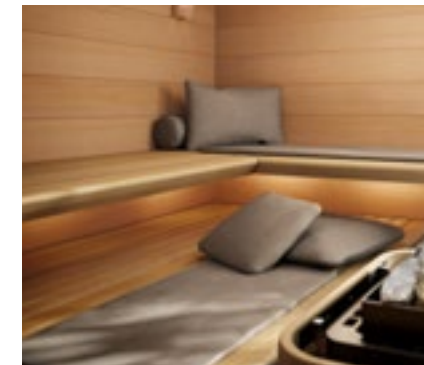

SAUNA CUSHIONS & MATS

Thanks to ingenious inlays and top-quality covers, MOLLIS makes sauna sessions cosier than ever. Thanks to the air circulation concept, you can now use these comfortable cushions and mats inside the sauna.