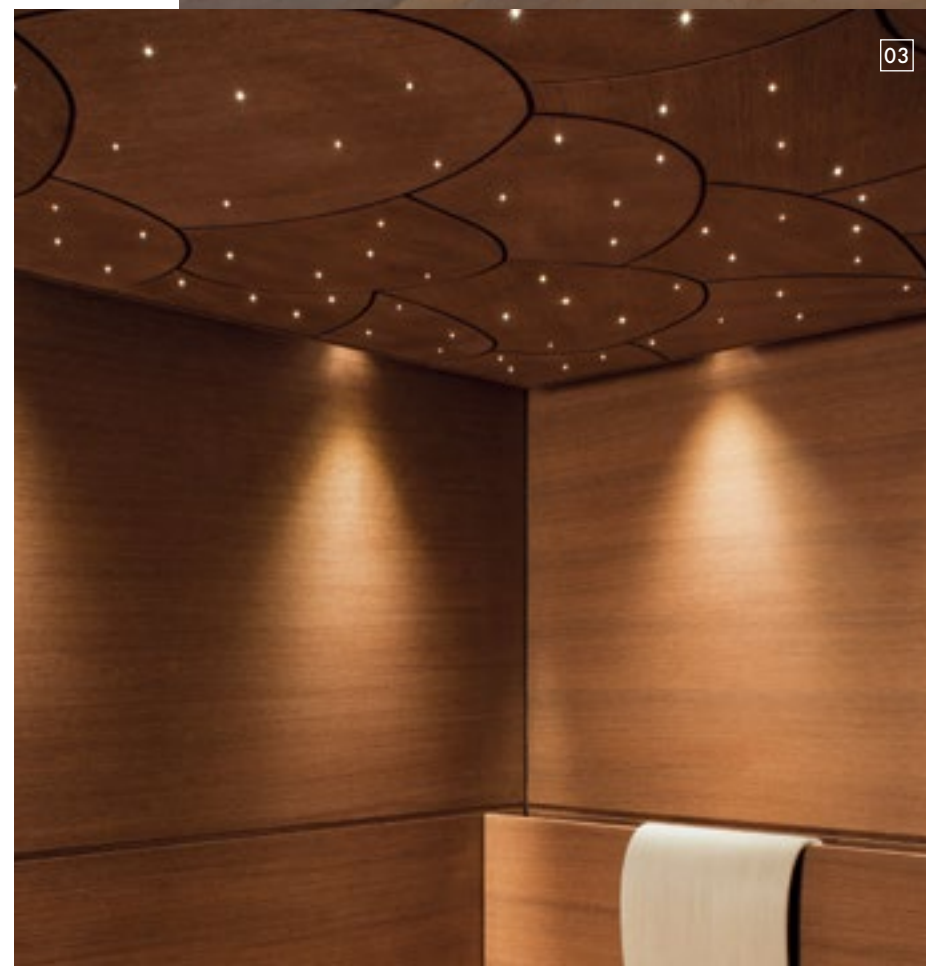

01

PRIVATE VILLA, LEIPZIG

Our experts and designers love liaising with the architects for your new apartment or house to plan and design a perfect spa retreat for you. Purist or opulent? Classic or country-style? Which wood, which light? Spacious or compact? Who will be using the sauna? Dreams and plans make your sauna a relaxing place before it even exists! We also welcome the creative challenge of extracting the potential from existing spatial conditions. Conditions which some might consider complicated – bay windows, sloping ceilings, cellars – we regard these as exhilarating inspiration and as opportunities to demonstrate the flexible manner in which KLAFS is able to transform even the most demanding nooks and crannies or wide open rooms into the most perfect spa havens you could possibly imagine. Again and again, we have succeeded in creating unconventional, wonderfully integrated bespoke spa areas using the countless versions available from our PREMIUM, AURA, PURE and EMPIRE sauna ranges. But even our more lavish sauna designs, such as CASENA and SHAPE, can be integrated virtually everywhere. With KLAFS, you cannot only give expression to your spa dreams – but also to yourself. Simply tell us what sort of sauna you envisage, and we'll deliver it to your home and assemble it for you. Relaxingly swiftly.

02

CASENA, VIENNA

- **01** In the basement of this historic villa in Leipzig, the owner finally brought his dream of a private spa area to life, with a PURE sauna as the main focus.
- **02** The CASENA sauna offers a surprising and innovative answer to sauna benches: with no visible substructure, the benches appear to float in the air.
- **03** The starry sky lighting in the exquisite ceiling structure of the CASENA creates a very special atmosphere.

03