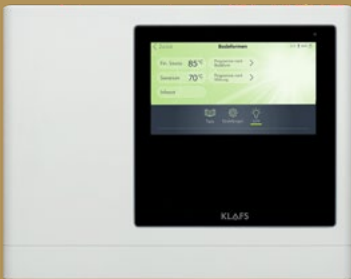

21029 | 21033 control