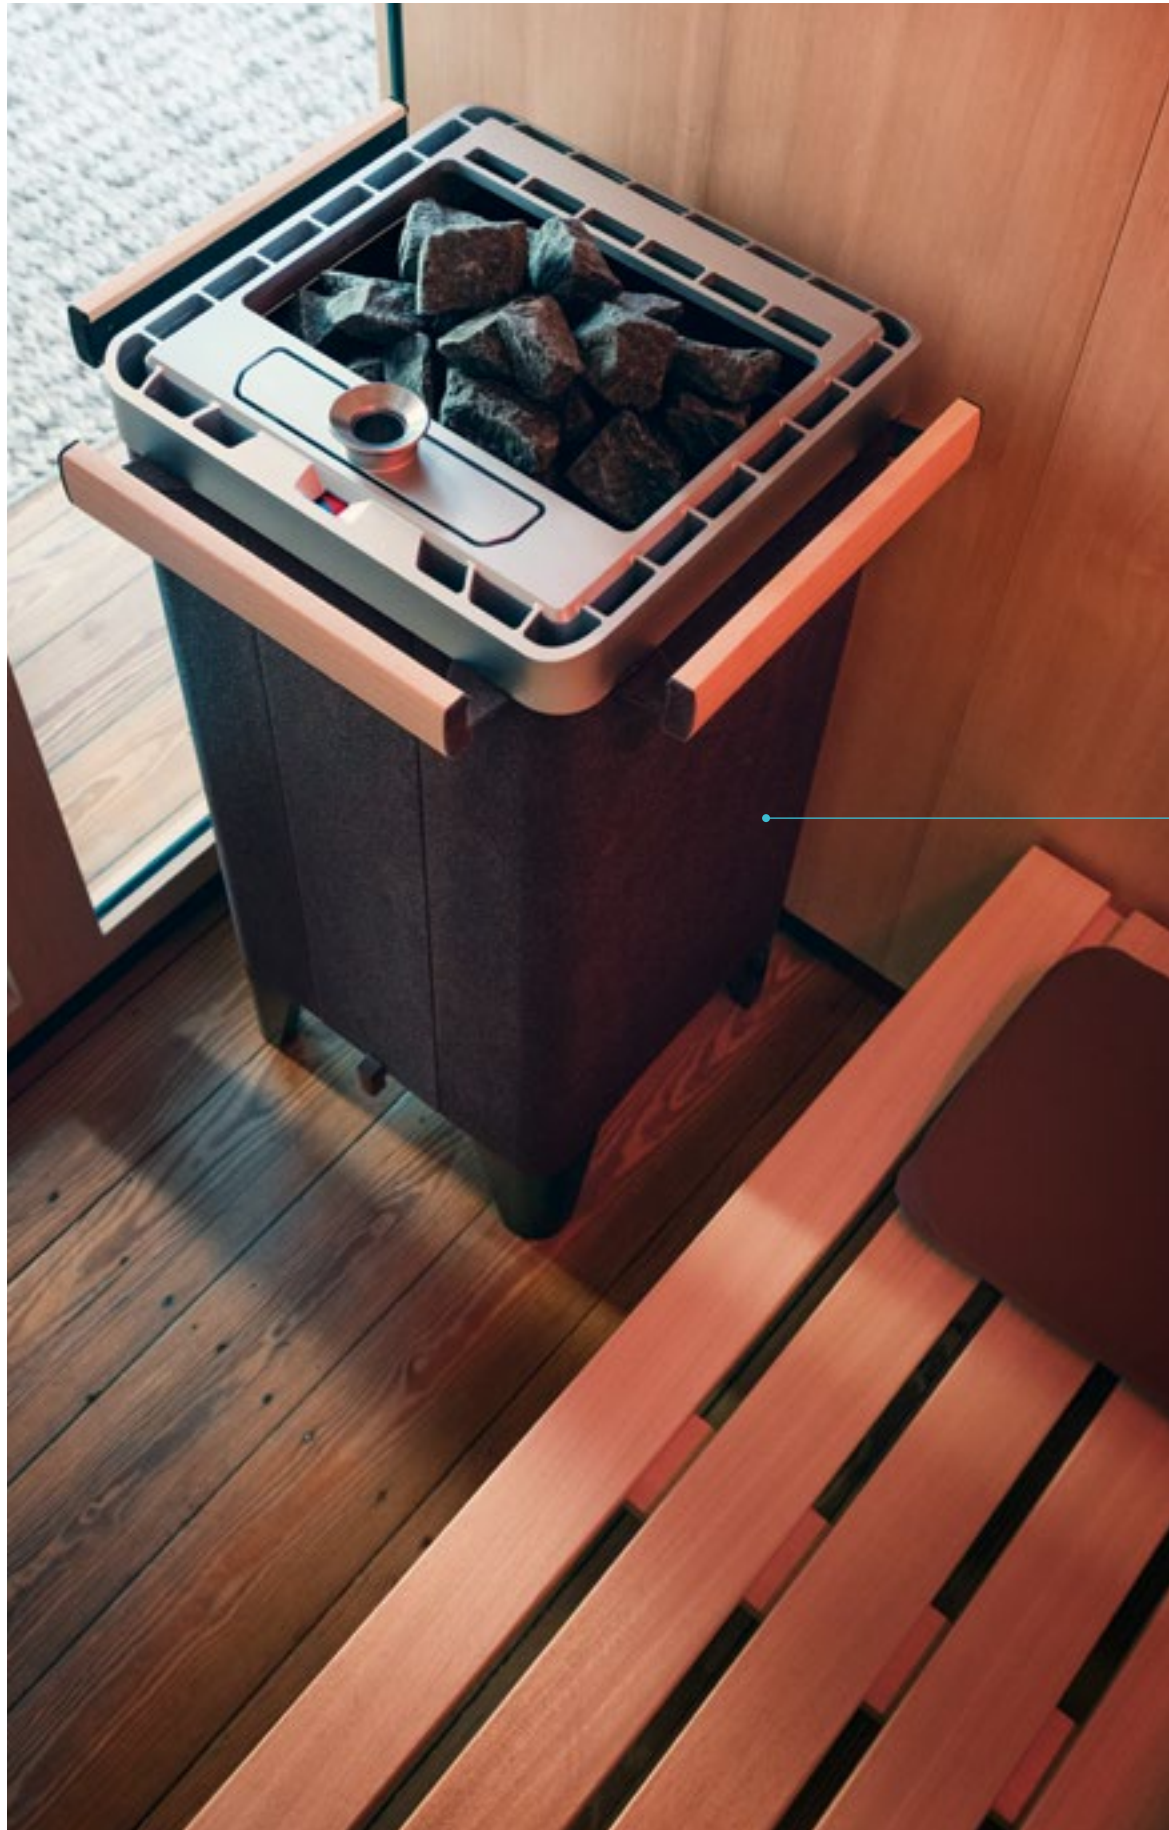

But warmth is not the only important factor for a good sauna session. Air circulation inside the sauna is equally decisive. Nowadays, everybody knows that a consistent supply of fresh oxygen is essential when the temperature rises. Every sauna should have adequate air circulation, drawing in sufficient fresh air from the outside and extracting used air from the inside. The CIRCOTHERM ventilation system, which can be fitted flexibly, is the perfect solution here. By pressing a wooden button whilst inside the sauna, you can choose from three settings and control the flow of air – completely without draughts. As CIRCOTHERM allows you to close the ventilation flap during the heating up phase, you avoid losing heat – which in turn enables you to avoid unnecessary costs and use resources efficiently.

H: 870 mm — W: 400 mm — D: 400 mm

FERO SAUNA HEATER

For smaller saunas with insufficient space for MAJUS, the sauna heater FERO is a good alternative. With its discrete design, it harmonises well with numerous saunas in our product range. And despite its compact size, it can hold 40 kg of sauna stones – for intense sauna infusion!

H: 550 mm — W: 450 mm — D: 320 mm

VARIUS SAUNA HEATER

The VARIUS sauna heater, specially designed for the S1 sauna, automatically extends from its 'garage' underneath the bench when you open the sauna, and returns to its original position once it has cooled down. The sauna heater not only has an appealing design, but is also equipped with innovative technology. Thanks to the elegant and effective flocking on the cover of the heater, for example, no protective grate is required.