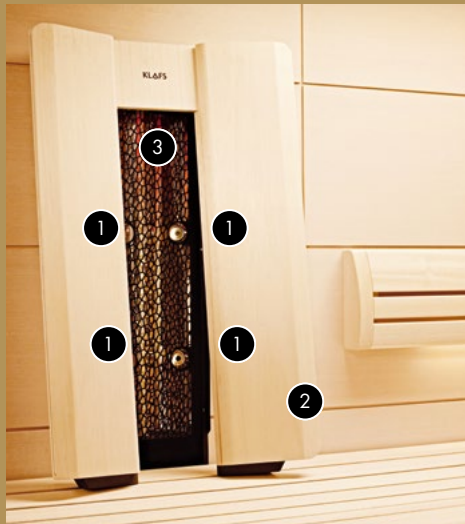

INFRARED

For many years, people have appreciated the soothing, relaxing and analgesic effect of applying warmth to their backs in a targeted manner. Thanks to KLAFS combined sauna and infrared control technology, you can now use your sauna for your own personal infrared experience.

During the entire programme, four contactless sensors measure the temperature of your skin and adjust the intensity of the infrared light accordingly to ensure you enjoy its soothing, salutary effect.

INFRAPLUS

SensoCare infrared warmth technology for use in saunas

Extra comfy seat thanks to adjustable backrest

High-quality, patented low-temperature ceramic spotlight

The optional extra InfraPLUS introduces infrared rays directly into your sauna – meaning you no longer need a dedicated room for the purpose. The infrared seat can be fitted into most KLAFS sauna models.