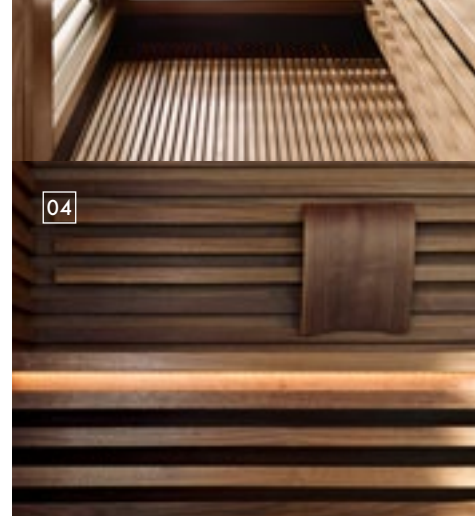

MATTEO THUN

Italian architect and designer
matteothun.com

BIOGRAPHY

Born 1952 in Bolzano, Italy
Studied architecture in Florence, graduated in 1975
1980, founding member of the Sottsass Associati design studio of his mentor Ettore Sottsass, co-founder of the Memphis Group
1983 to 2000, lecturer at Vienna University for Applied Arts
1984, first own design studio in Milan
Began working with Antonio Rodriguez in 2003, founded Matteo Thun & Partners

OFFICE

Matteo Thun & Partners, Milan, Italy
(second branch in Shanghai, China)