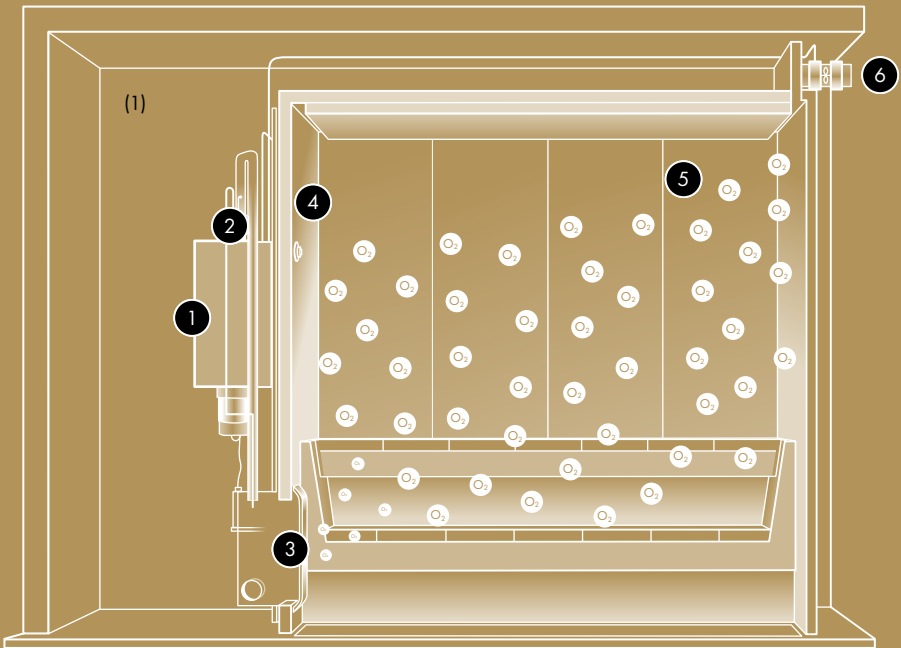

SAY ADIEU TO ANNOYING MAINTENANCE WORK: KLAFS VAPORISER TECHNOLOGY.

KLAFS STEAM BATH TECHNOLOGY

All KLAFS vaporisers collect the mineral deposits from the water in a separate tank. A simple, two-movement action is all that is required – and limescale damage is a thing of the past. Further advantages: the vaporisers, KIN for **steam baths** (1) and SAN for the SANARIUM®, automatically generate steam and maintain a constant temperature. KLAFS KIN (2) can also scent the air and extract exhaust air. Saving time and money.

1. 1 KLAFS KIN vaporiser adjusts automatically to the quality of the water provided
2. 2 Via the fragrance tube, you can add scents to the steam
3. 3 STEAMIX: this is where steam and fresh air are mixed
4. 4 The temperature sensor safeguards the steam supply
5. 5 OPTISTEAM – for constant steam and ingenious steam distribution throughout the entire room
6. 6 Exhaust fan for long air ducts

KLAFS GREEN STEAM – we include this energy saving package as a standard feature in all our steam baths.