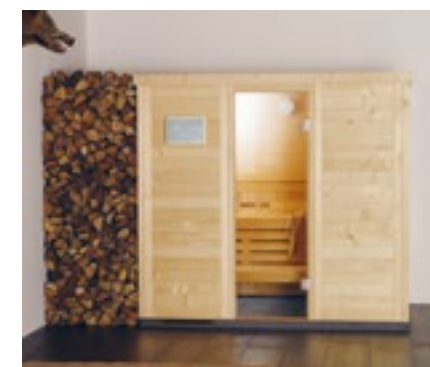

EMPIRE

All the best features of solid wood construction shine out in the KLAFS sauna EMPIRE. The wood exudes an age-old Finnish aura and clear, expansive aestheticism. It is available in a wide range of sizes and shapes, meaning it can be fitted in virtually any room. The EMPIRE always makes a strong style statement. Manufactured throughout in Karelian spruce, it has a particularly natural aura, whilst the Canadian hemlock version exudes elegance and sophistication. In the interior, stylish trims and the gentle light of the sauna lamp create an authentic sauna atmosphere.