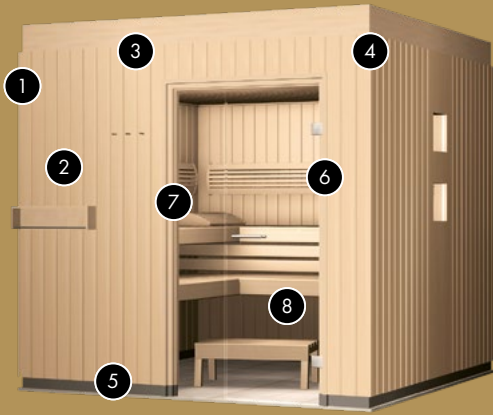

QUALITY DOWN TO THE TINIEST DETAIL

The Blue Angel label stands for environmental awareness in the selection and processing of materials. KLAFS is the first company to receive such certification for sauna construction – not only for many of our modular saunas, but also for our solid wood saunas.

www.blauer-engel.de/uz38

1. 1 Corner posts with tongue and groove joints provide a high level of stability to the walls and ceiling. And eliminate the need for an unsightly rail in the corner.

1. 2 The deep tongue and groove joints of the wall elements prevent warping and are the optimum way of connecting the panels.

1. 3 Deep tongue and groove wall/ceiling joints provide optimum stability, extremely tight joints, and a draught-free construction.

1. 4 The frames have mortise and tenon joints. This precision work creates a particularly high level of stability.

1. 5 The base was immersed in a sealant for durable protection against moisture, ensuring it will last for many years to come.

1. 6 Solid door frame, glued multiple times for stability, absolutely no warping.

1. 7 Headrest and bench, glued and screw mounted.

1. 8 Screw mounted support bar.