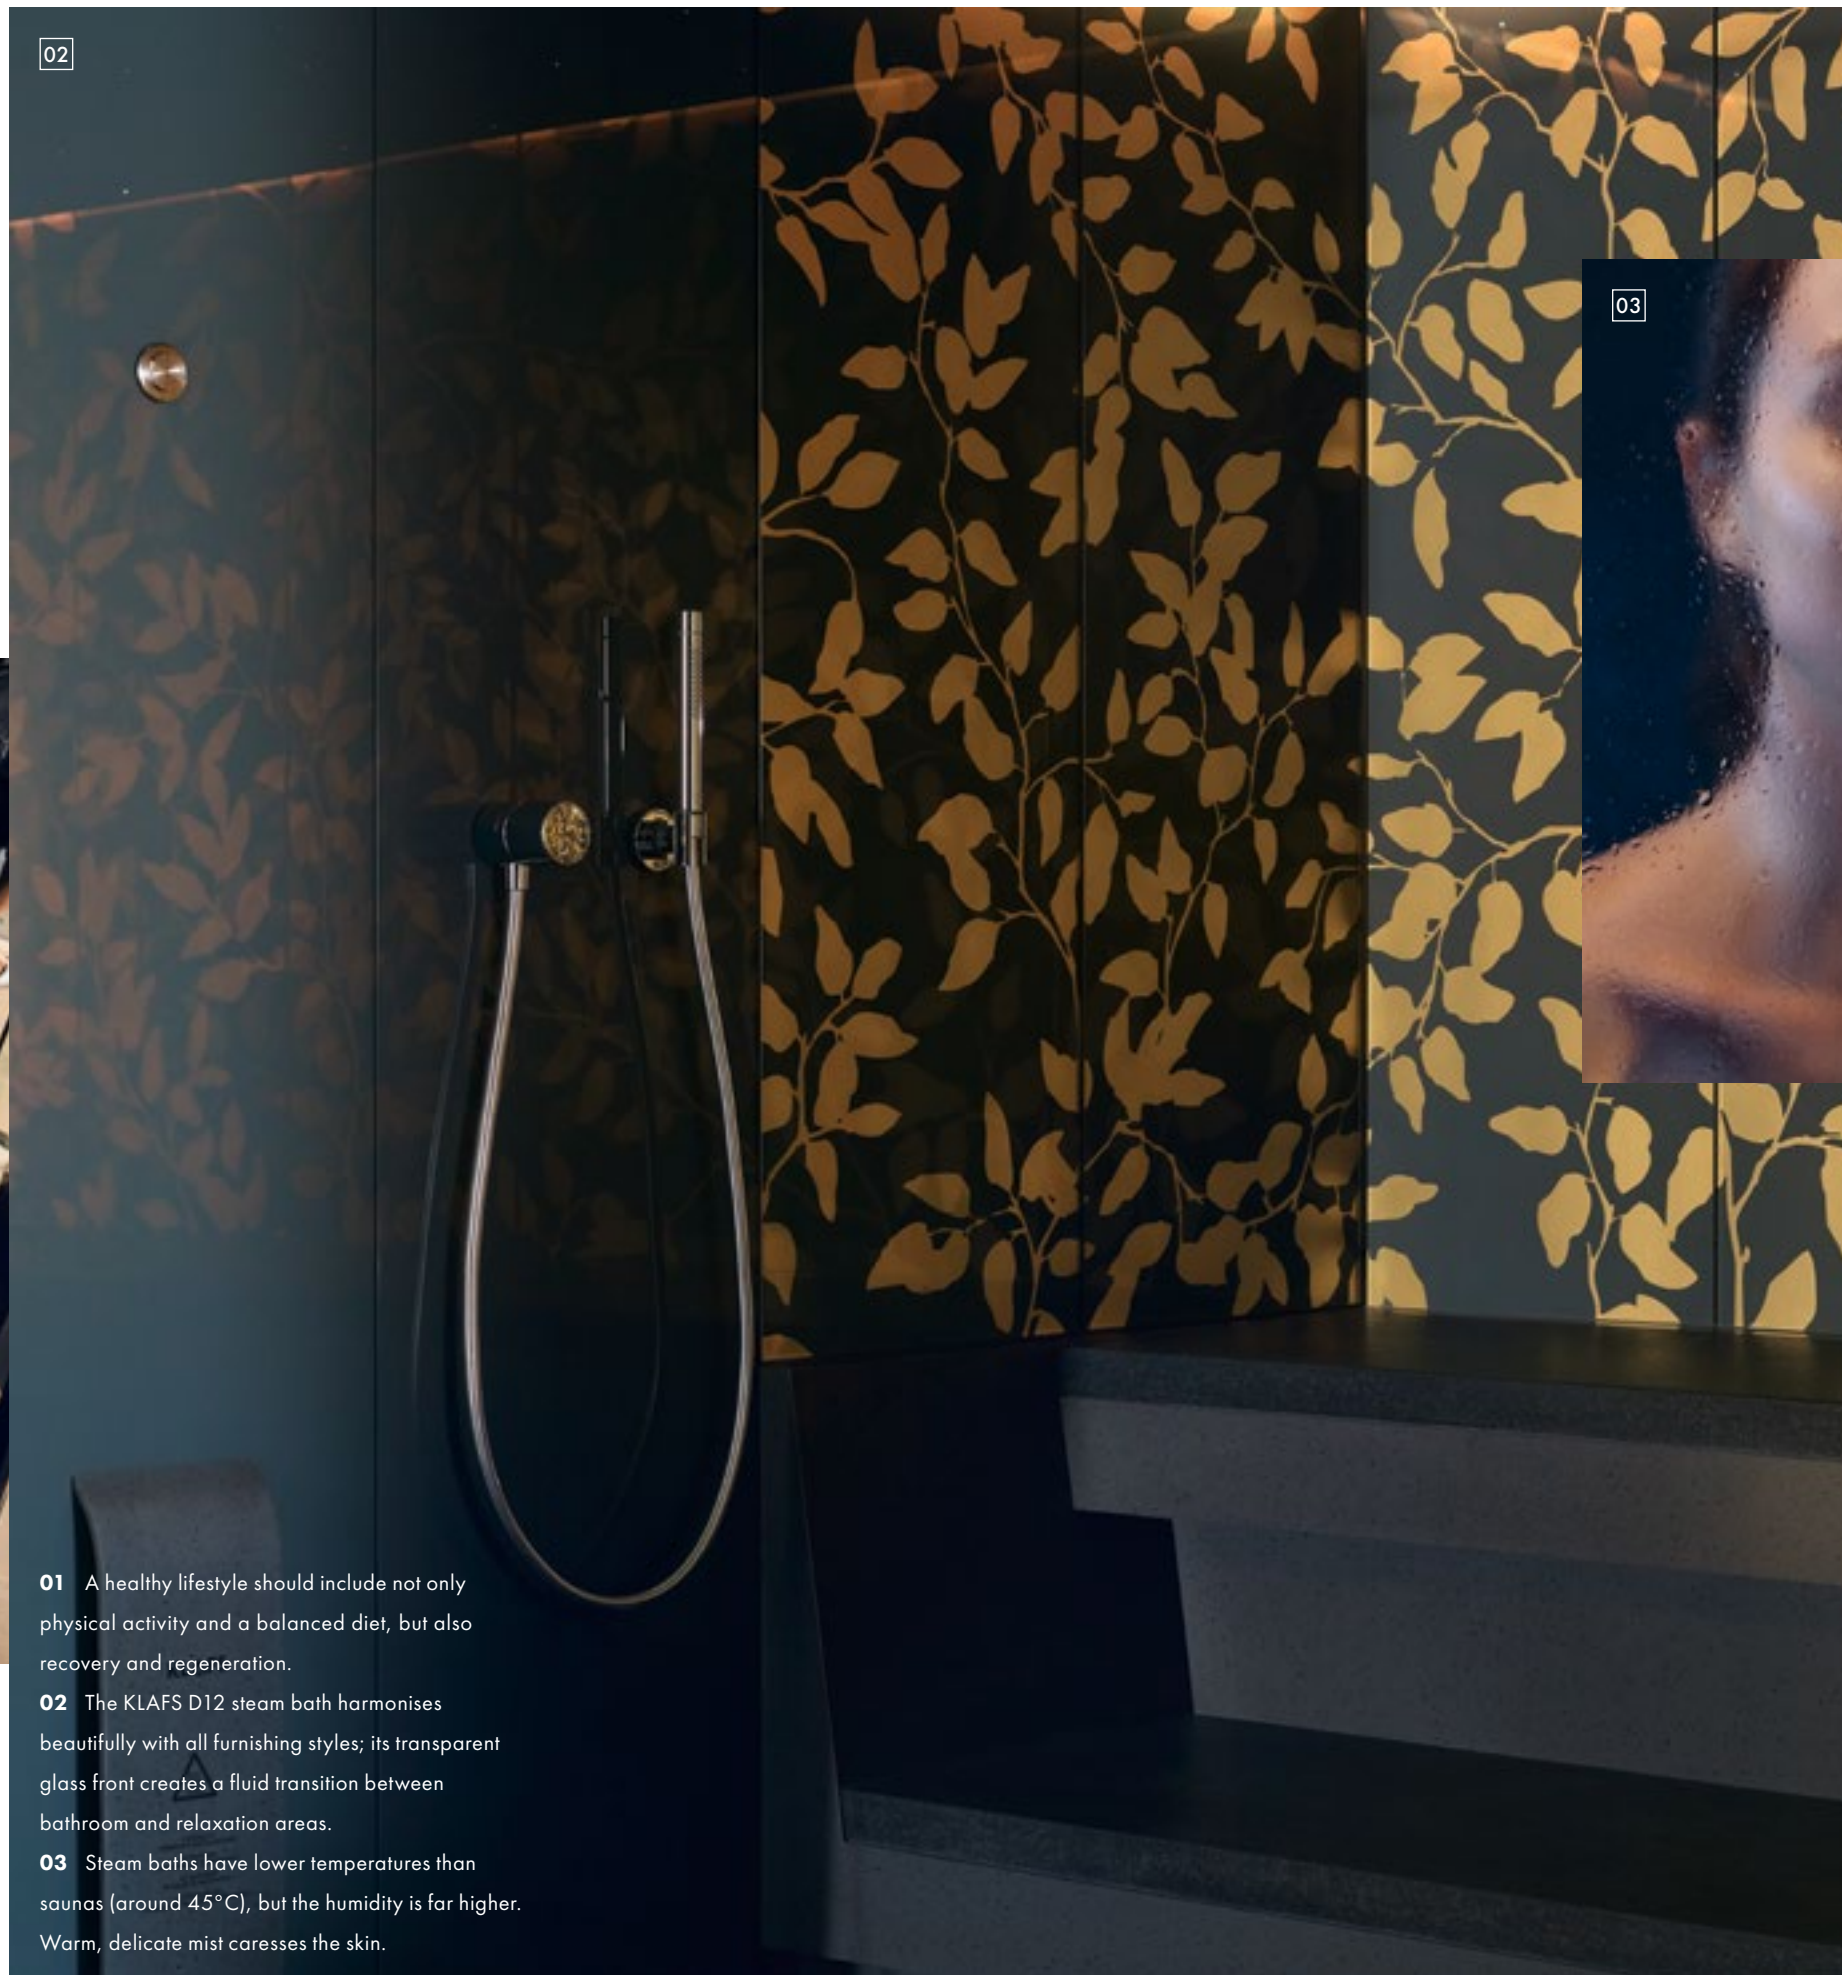

01

02

01 A healthy lifestyle should include not only physical activity and a balanced diet, but also recovery and regeneration.

02 The KLAFS D12 steam bath harmonises beautifully with all furnishing styles; its transparent glass front creates a fluid transition between bathroom and relaxation areas.

03 Steam baths have lower temperatures than saunas (around 45°C), but the humidity is far higher. Warm, delicate mist caresses the skin.

03