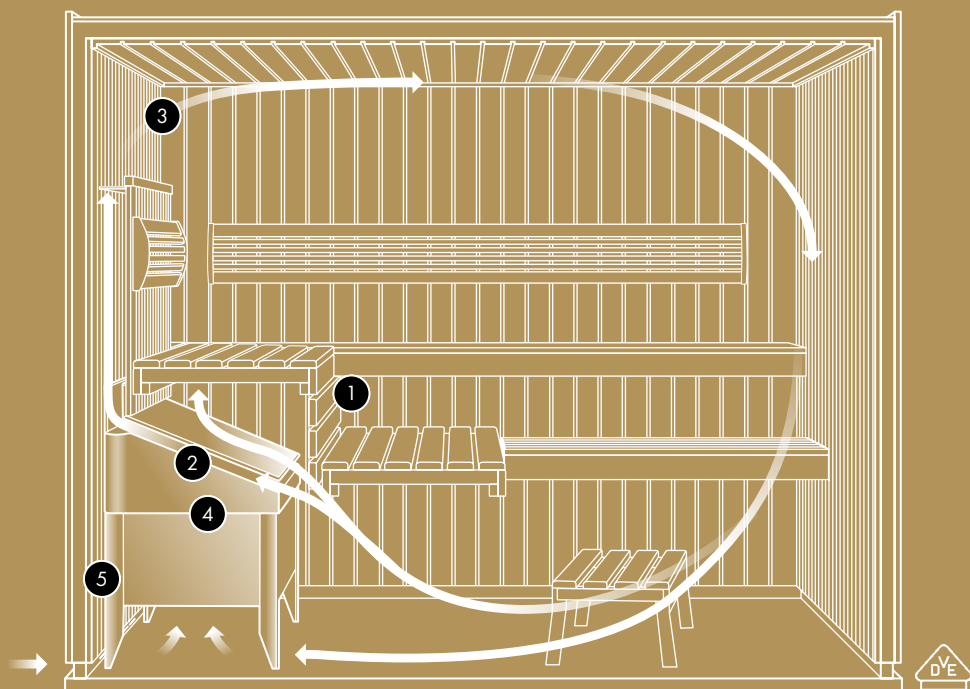

UNDERBENCH HEATING SYSTEM

The BONATHERM underbench heating system emits layers of temperature evenly and creates a particularly pleasant climate inside the sauna. Concealed underneath the bench, it not only leaves more floor area free, but is also extremely safe if you're using the sauna with children.