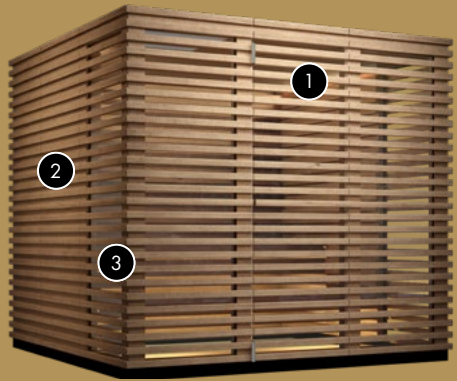

BEAUTY WHICH GOES MORE THAN SKIN-DEEP: THE INTERIOR LINE MEETS HIGHEST DESIGN DEMANDS.

MATTEO THUN

Shielded, yet not cut off from the outside world. Intimacy and stillness – this was Matteo Thun's idea.

- 1 Integrated glass door
- 2 Unique design: indirect lighting and the exciting interaction between wooden panels and joints in hemlock, oak or walnut
- 3 Invisible BONATHERM underbench sauna heater