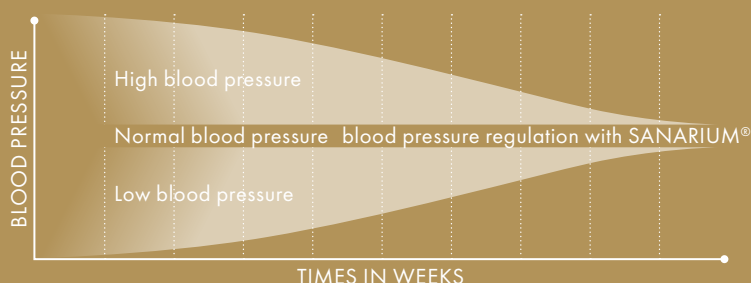

i Virtually all KLAFS sauna heaters can be fitted with the SANARIUM® system, designed exclusively by and for KLAFS.