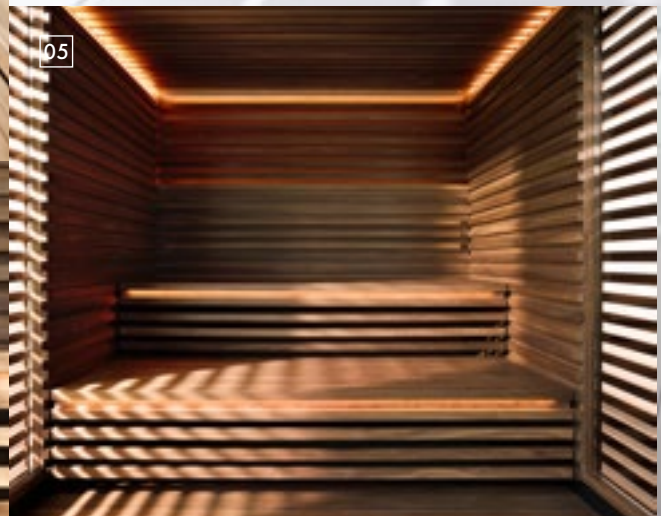

MATTEO THUN

Italian architect and designer
matteothun.com

BIOGRAPHY

Born 1952 in Bolzano, Italy
Studied architecture in Florence, graduated in 1975
1980, founding member of the Sottsass Associati design studio of his mentor Ettore Sottsass, co-founder of the Memphis Group
1983 to 2000, lecturer at Vienna University for Applied Arts
1984, first own design studio in Milan
Began working with Antonio Rodriguez in 2003, founded Matteo Thun & Partners

OFFICE

Matteo Thun & Partners, Milan, Italy
(second branch in Shanghai, China)