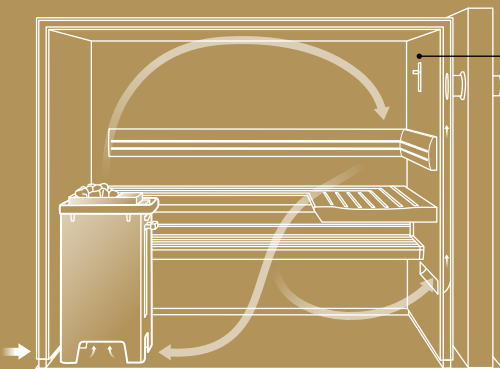

- i Three settings control the draught-free airflow inside the sauna.

- i Sustainable: Cut energy costs by more than 40% per annum with the KLAFS GREEN SAUNA package.