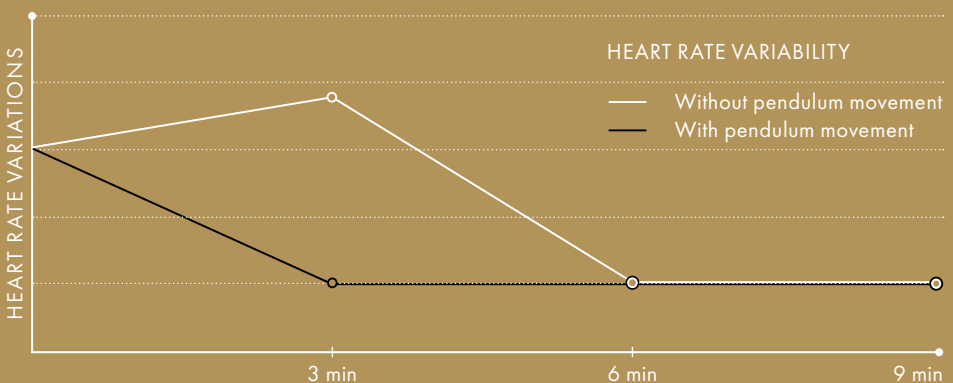

i Detailed information on the SWAY pendulum lounger can be found in the KLAFS price list.