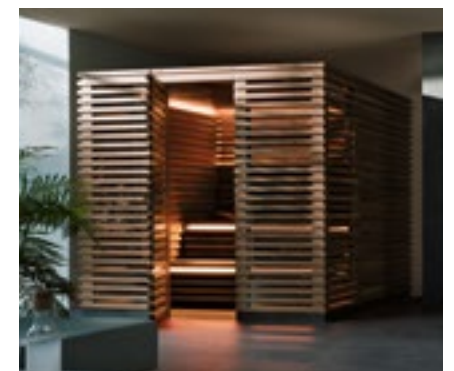

MATTEO THUN

The unique design of the MATTEO THUN sauna is marked by the interplay between wooden panels and joints. It opens up visually to the exterior, catching incident light in a masterly manner. Despite this visual opening, however, it is virtually impossible to peer in from the outside. Invisible technology was the guiding principle behind this sauna, so the heater is concealed discreetly behind the bench. Simple shapes and a preference for warm and natural materials characterise Thun's design.