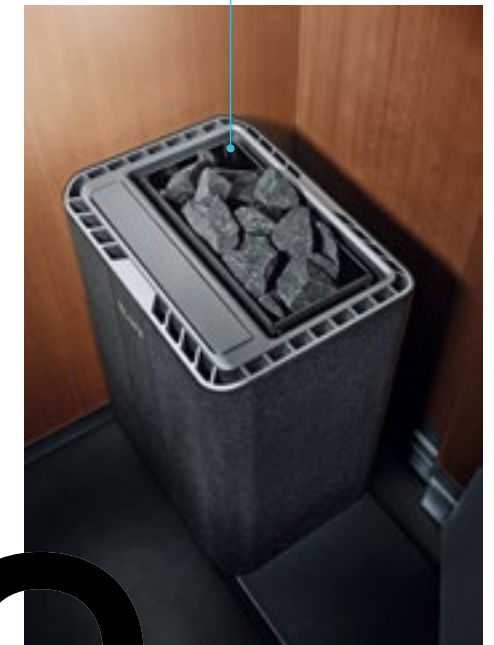

3.3

KW at 230 V or 6 KW at 400 V. The VARIUS sauna heater measures just 550 x 450 x 320 mm (H x W x D).