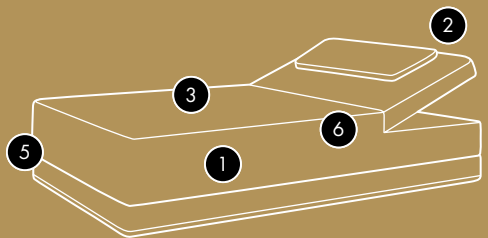

i Detailed information on the SWAY pendulum lounger can be found in the KLAFS price list.